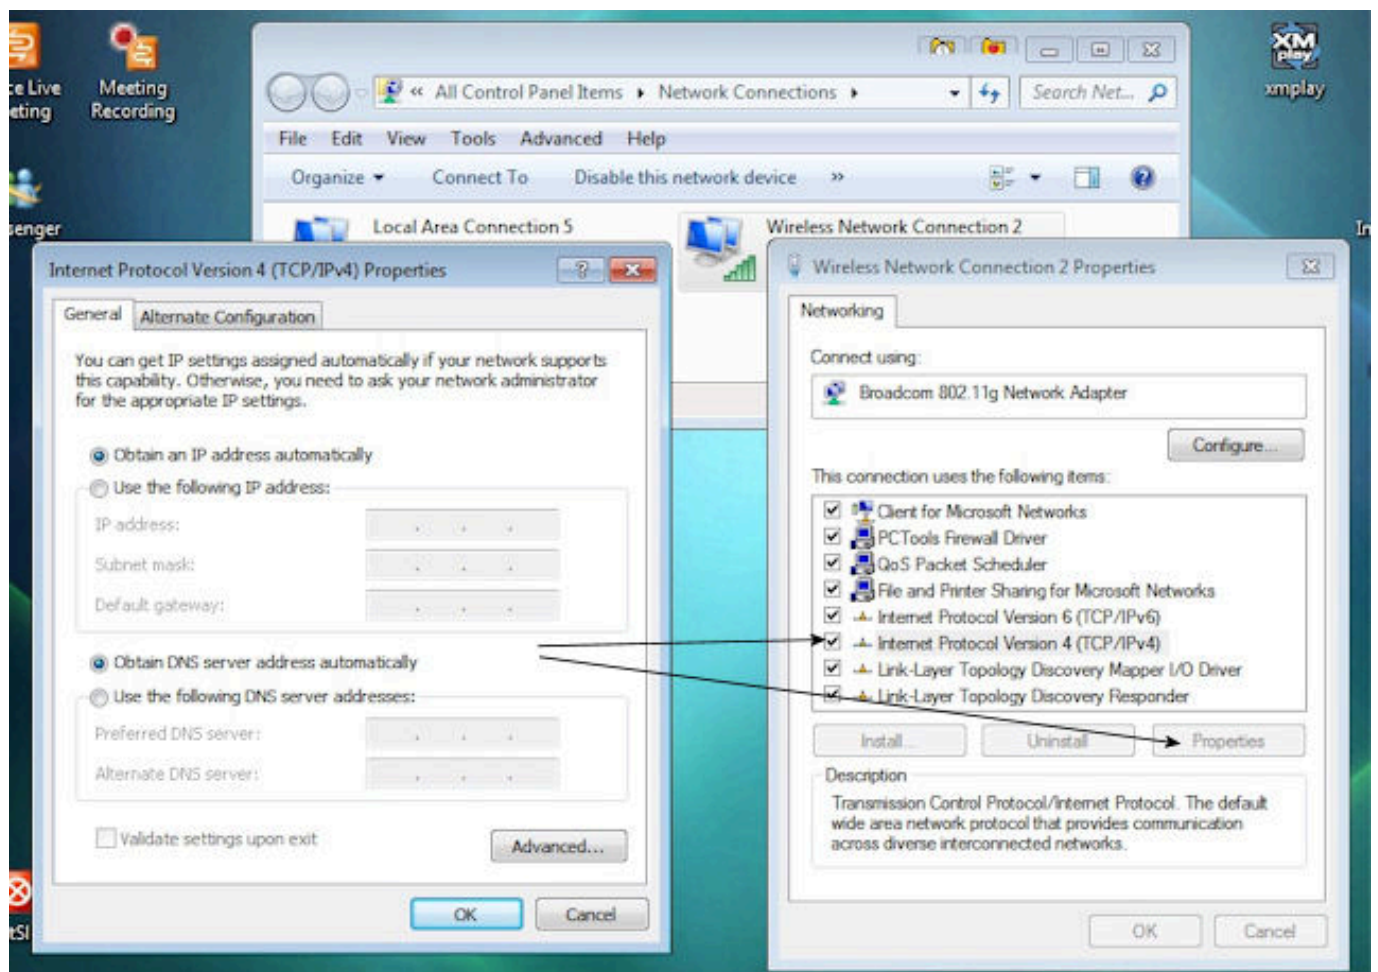

Troubleshoot wireless (Wi-Fi) and wired (Ethernet/LAN) network connection problems and Internet connectivity issues in Windows 8, Windows RT, Windows 7, Windows Vista.. 'There might be a problem with the driver for the local area connection adapter'.. When i'm in the Network connections window, it says that the Local area connection is enabled (RealTek PCIe GBE Family Controller) However, i'm still not connected to the internet.

When i diagnose the LAC it says There might be a problem with the driver for the Local Area Connection adapter.. Click here to join today! If you're new to Tech Support Guy, we highly [SOLVED] ipconfig shows 83 Tunnel adapter Local Area Connections..' within the Networking Support forums, part of Computer problem? Tech Support Guy is completely free -- paid for by advertisers and donations.. Hello, my laptop works fine with a wireless connection, but now that my wireless router does not work i resort to connecting with a wired connection.. var q = 'problem%20with%20driver%20for%20local%20area%20connection%20adapter'; I just installed Windows 7 Home Premium x64, and it will not recognize my ethernet adapter.

[Autocad 2015 Crack Windows 10](#)

Similar help and support threads Thread: Forum: Problem with driver for the local area connection Hi, I hope someone can help with this because i am going stare crazy. [Novel dealova download pdf](#)

[Download Firefox 52 Mac](#)