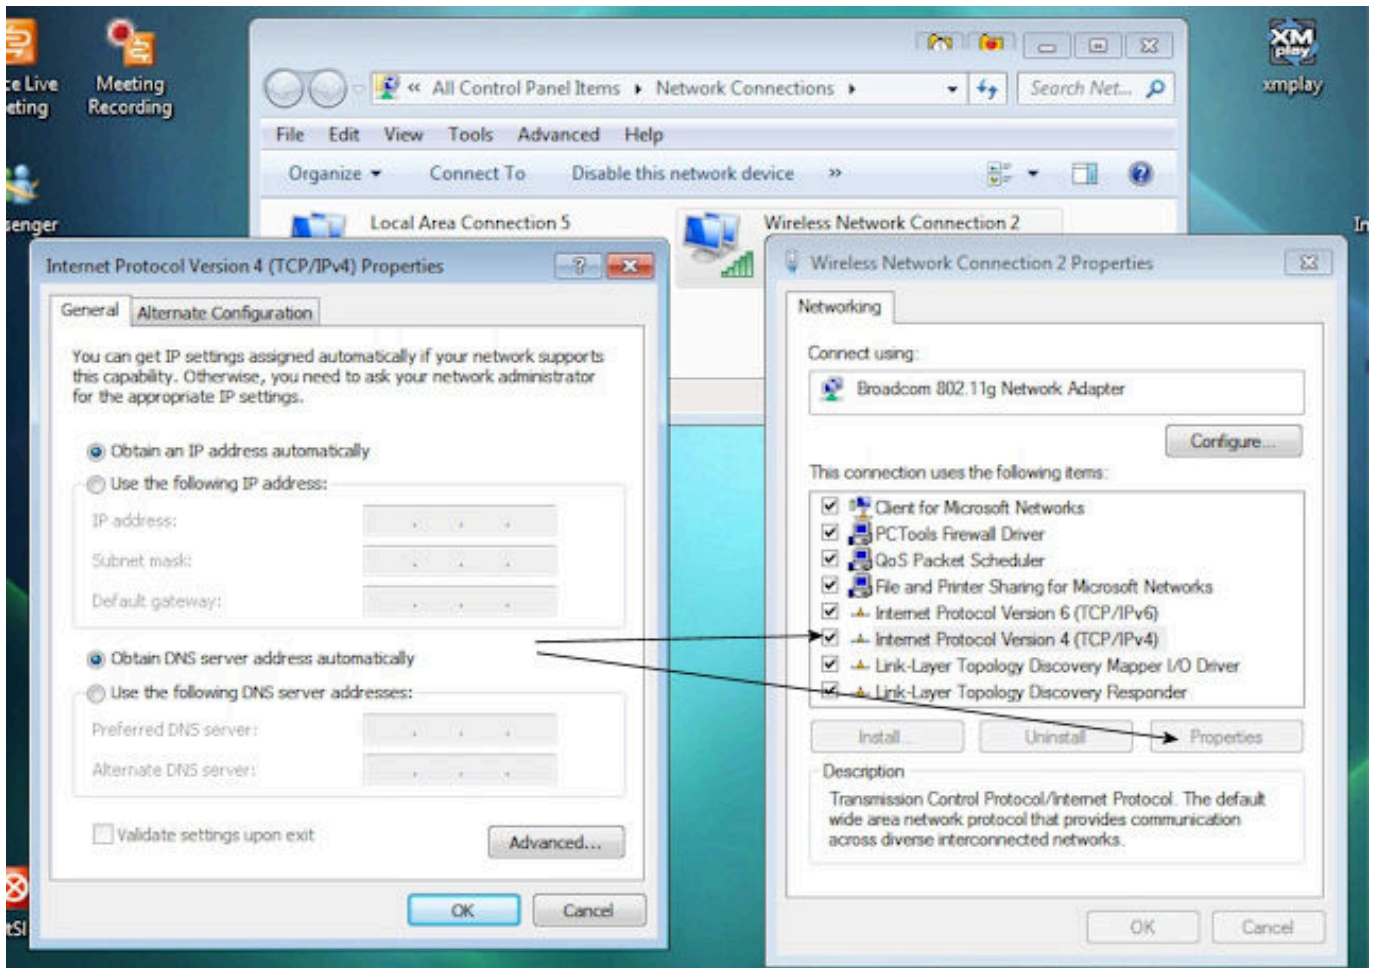

Download

[Problem With Driver For Local Area Connection Adapter Download Last Version](#)

[Problem With Driver For Local Area Connection Adapter Download Last Version](#)

Download

Troubleshoot wireless (Wi-Fi) and wired (Ethernet/LAN) network connection problems and Internet connectivity issues in Windows 8, Windows RT, Windows 7, Windows Vista.. 'There might be a problem with the driver for the local area connection adapter'.. When i'm in the Network connections window, it says that the Local area connection is enabled (RealTek PCIe GBE Family Controller) However, i'm still not connected to the internet.